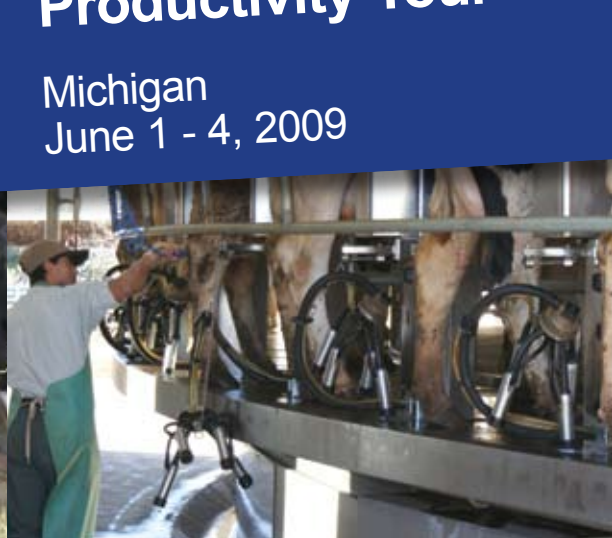

**Join us...
DeLaval's Profound
Productivity Tour**

Michigan
June 1 - 4, 2009

Your solution - everyday

You are invited to join us on tour.

Find out what's NEW with animal health, milk quality, herd management and DeLaval equipment!

Arrive in Lansing, MI on Monday morning June 1, and begin at 1:30 pm with a classroom session discussing Profound Productivity. Tuesday and Wednesday we will visit dairies that feature rotary, parallel and herringbone parlors and enjoy an outdoor BBQ at Trierweiler Dairy. On Thursday we will have a final classroom session until 11:45 am, after which you are free to schedule your departure.